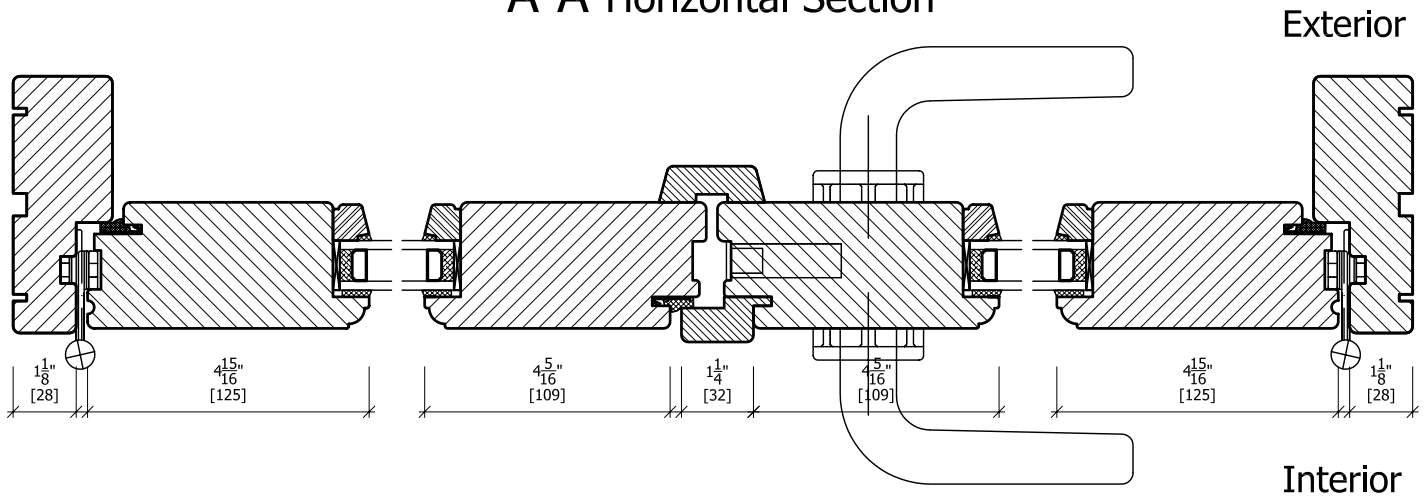

A-A Horizontal Section

B-B Vertical Section

<h2>Wood Door</h2>		www.casteliaUSA.com +1 310 393 5540 Phone +1 310 393 1232 Fax	
<h3>Castelia Inswing Door</h3>		Date	12.15.2006
		Engineer	C.J.B.
		Doc #	T-WO-T-56-D-DX-061219-2.5
Variant	2 panel w/ classic door handle	System	56 mm

A-A Horizontal Section

Exterior

Interior

B-B Vertical Section

Exterior view

<h2>Wood Door</h2>			www.casteliaUSA.com +1 310 393 5540 Phone +1 310 393 1232 Fax	
<h3>Castelia Outswing Door</h3>		Date	12.15.2006	
		Engineer	C.J.B.	
		Doc #	T-WO-OC-56-D-DX-061220-2.6	
Variant	<h3>2 panel w/ classic door handle</h3>		System	56 mm