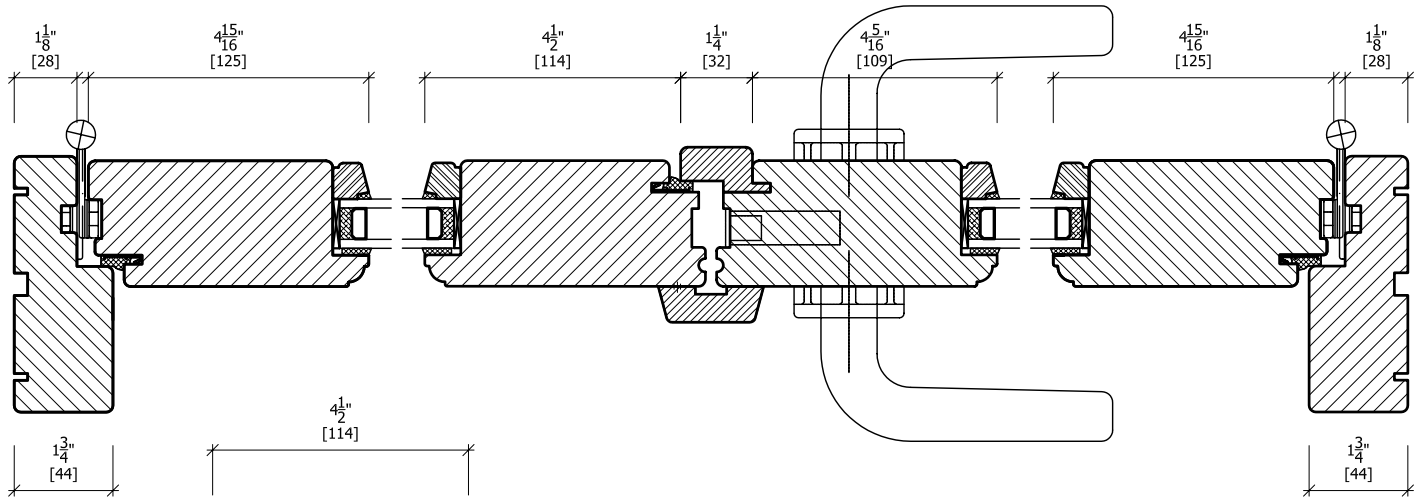

A-A Horizontal Section

B-B Vertical Section

<h2>Wood Door</h2>		www.casteliaUSA.com +1 310 393 5540 Phone +1 310 393 1232 Fax	
<h3>Castelia Inswing Door</h3>		Date	12.15.2006
		Engineer	C.J.B.
		Doc #	T-WO-T-56-D-DX-061219-2.5
Variant	2 panel w/ classic door handle	System	56 mm

A-A Horizontal Section

Exterior

Interior

B-B Vertical Section

Exterior view

<h2>Wood Door</h2>			www.casteliaUSA.com +1 310 393 5540 Phone +1 310 393 1232 Fax	
<h3>Castelia Outswing Door</h3>		Date	12.15.2006	
		Engineer	C.J.B.	
		Doc #	T-WO-OC-56-D-DX-061220-2.6	
Variant	<h3>2 panel w/ classic door handle</h3>		System	56 mm