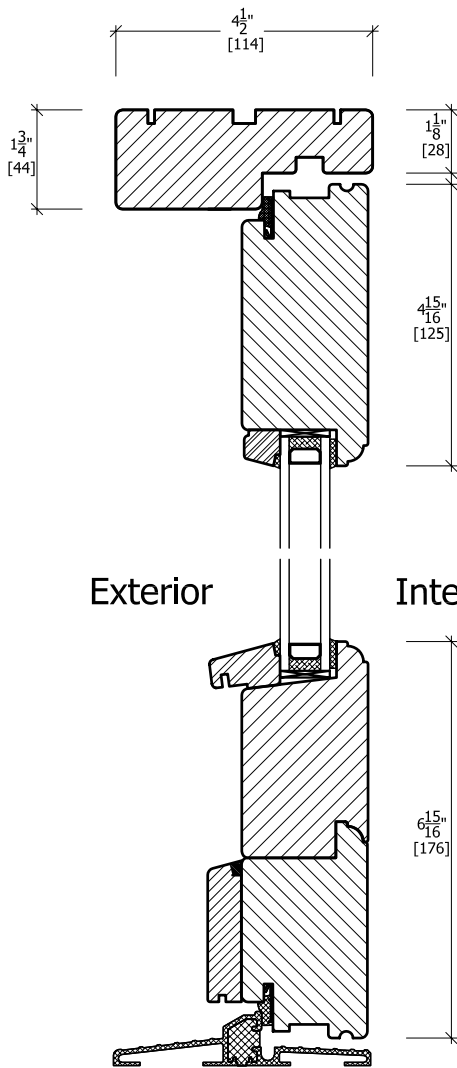

A-A Horizontal Section

B-B Vertical Section

<h2>Wood Door</h2>		www.casteliaUSA.com +1 310 393 5540 Phone +1 310 393 1232 Fax	
<h3>Castelia Inswing Door</h3>		Date	12.15.2006
		Engineer	C.J.B.
		Doc #	T-WO-T-56-D-DX-061219-2.5
Variant	2 panel w/ classic door handle	System	56 mm

A-A Horizontal Section

Exterior

Interior

B-B Vertical Section

Exterior view

<h2>Wood Door</h2>			www.casteliaUSA.com +1 310 393 5540 Phone +1 310 393 1232 Fax	
<h3>Castelia Outswing Door</h3>		Date	12.15.2006	
		Engineer	C.J.B.	
		Doc #	T-WO-OC-56-D-DX-061220-2.6	
Variant	<h3>2 panel w/ classic door handle</h3>		System	56 mm