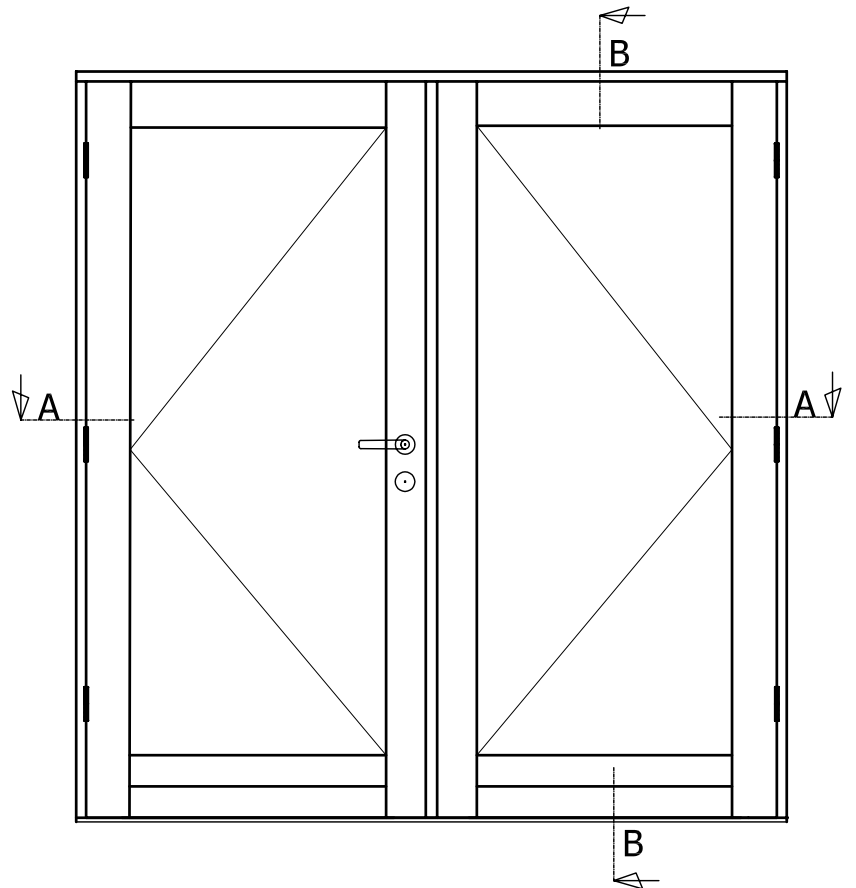

A-A Horizontal Section

B-B Vertical Section

<h2>Wood Door</h2>		www.casteliaUSA.com +1 310 393 5540 Phone +1 310 393 1232 Fax	
<h3>Castelia Inswing Door</h3>		Date	12.15.2006
		Engineer	C.J.B.
		Doc #	T-WO-T-56-D-DX-061219-2.5
Variant	2 panel w/ classic door handle	System	56 mm

A-A Horizontal Section

Exterior

Interior

B-B Vertical Section

Exterior view

<h2>Wood Door</h2>			www.casteliaUSA.com +1 310 393 5540 Phone +1 310 393 1232 Fax	
<h3>Castelia Outswing Door</h3>		Date	12.15.2006	
		Engineer	C.J.B.	
		Doc #	T-WO-OC-56-D-DX-061220-2.6	
Variant	<h3>2 panel w/ classic door handle</h3>		System	56 mm