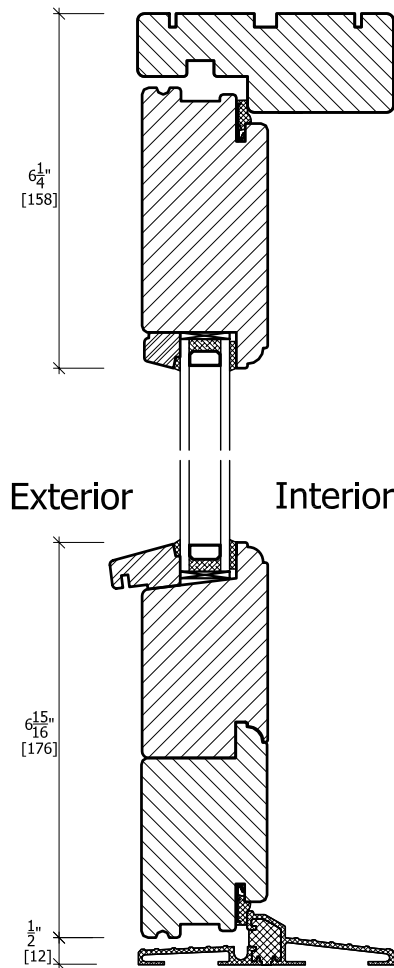

A-A Horizontal Section

B-B Vertical Section

<h2>Wood Door</h2>		www.casteliaUSA.com +1 310 393 5540 Phone +1 310 393 1232 Fax	
<h3>Castelia Inswing Door</h3>		Date	12.15.2006
		Engineer	C.J.B.
		Doc #	T-WO-T-56-D-DX-061219-2.5
Variant	2 panel w/ classic door handle	System	56 mm

A-A Horizontal Section

Exterior

Interior

B-B Vertical Section

Exterior view

<h2>Wood Door</h2>			www.casteliaUSA.com +1 310 393 5540 Phone +1 310 393 1232 Fax	
<h3>Castelia Outswing Door</h3>		Date	12.15.2006	
		Engineer	C.J.B.	
		Doc #	T-WO-OC-56-D-DX-061220-2.6	
Variant	<h3>2 panel w/ classic door handle</h3>		System	56 mm