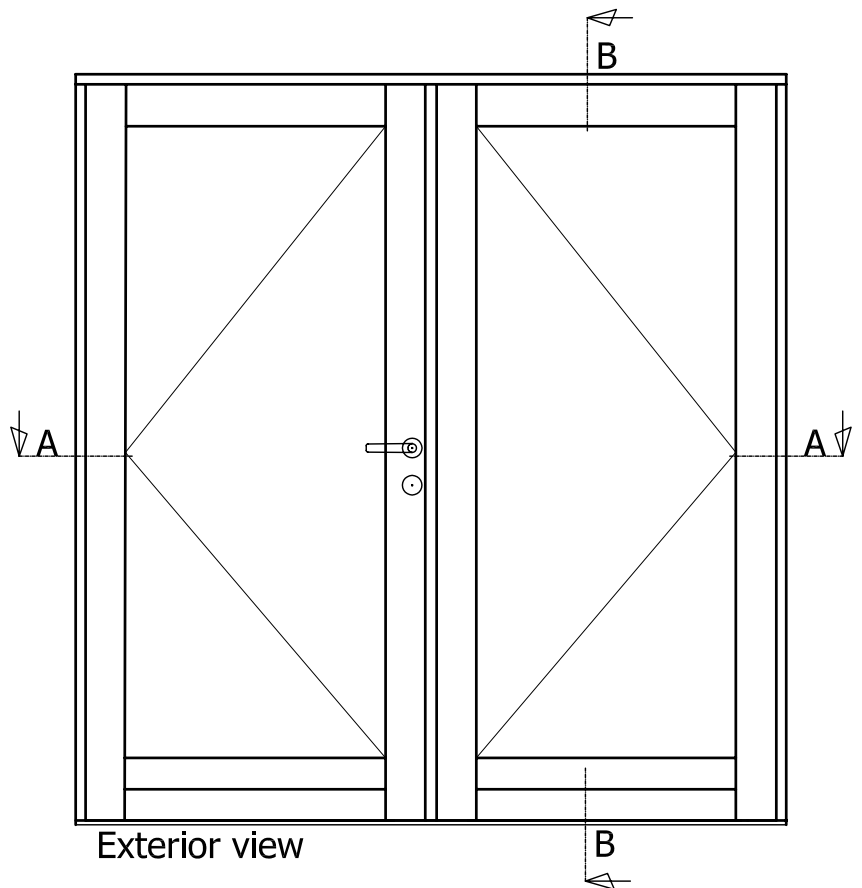

A-A Horizontal Section

B-B Vertical Section

<h2>Wood Door</h2>		www.casteliaUSA.com +1 310 393 5540 Phone +1 310 393 1232 Fax	
<h3>Castelia Inswing Door</h3>		Date	12.15.2006
		Engineer	C.J.B.
		Doc #	T-WO-T-56-D-DX-061219-2.5
Variant	2 panel w/ classic door handle	System	56 mm

A-A Horizontal Section

Exterior

Interior

B-B Vertical Section

Exterior view

<h2>Wood Door</h2>			www.casteliaUSA.com +1 310 393 5540 Phone +1 310 393 1232 Fax	
<h3>Castelia Outswing Door</h3>		Date	12.15.2006	
		Engineer	C.J.B.	
		Doc #	T-WO-OC-56-D-DX-061220-2.6	
Variant	<h3>2 panel w/ classic door handle</h3>		System	56 mm