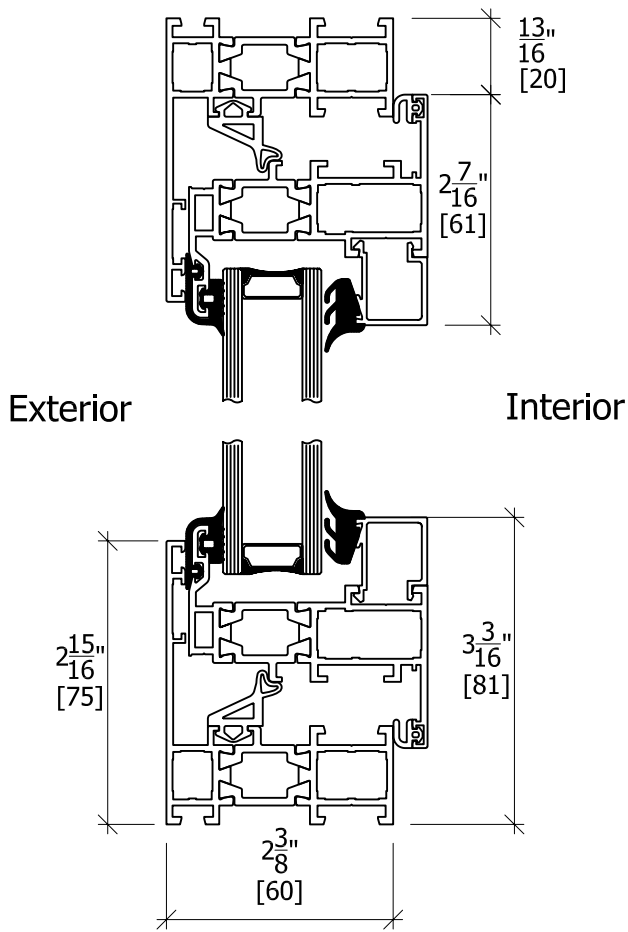

# A-A Horizontal Section

# B-B Vertical Section

<b>Aluminum Window</b>			<a href="http://www.casteliaUSA.com">www.casteliaUSA.com</a> +1 310 393 5540 Phone +1 310 393 1232 Fax <b>CASTELIA</b> Division of Goldbrecht USA Inc.
<b>Tilt &amp; Turn</b>	Date	08.17.2007	
	Engineer	C.J.B.	
Variant	Doc #		
	System	65 series	