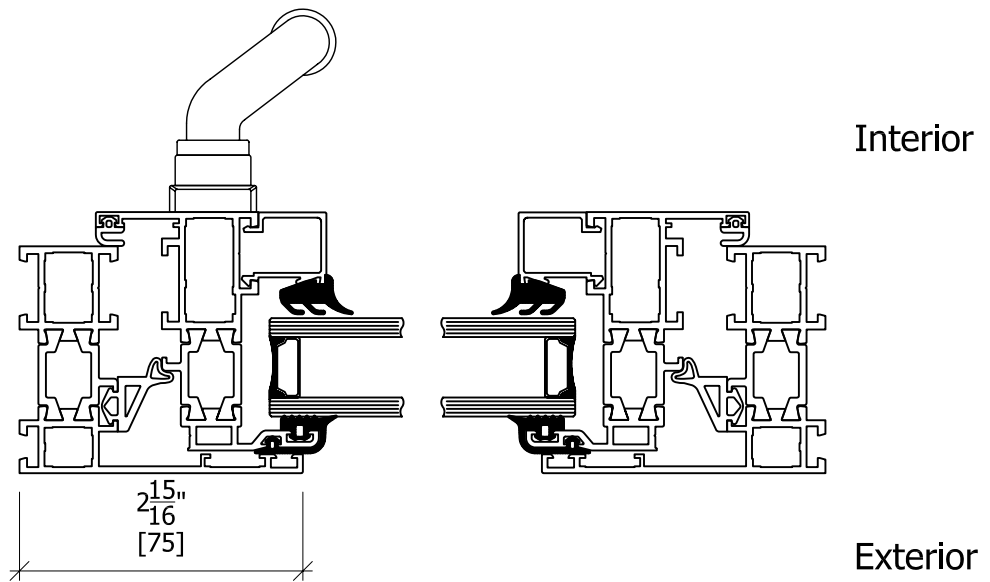

# A-A Horizontal Section

# B-B Vertical Section

<b>Aluminum Window</b>			<a href="http://www.casteliaUSA.com">www.casteliaUSA.com</a> +1 310 393 5540 Phone +1 310 393 1232 Fax <b>CASTELIA</b> Division of Goldbrecht USA Inc.
<b>Tilt &amp; Turn</b>	Date	08.17.2007	
	Engineer	C.J.B.	
Variant	Doc #		
	System	65 series	