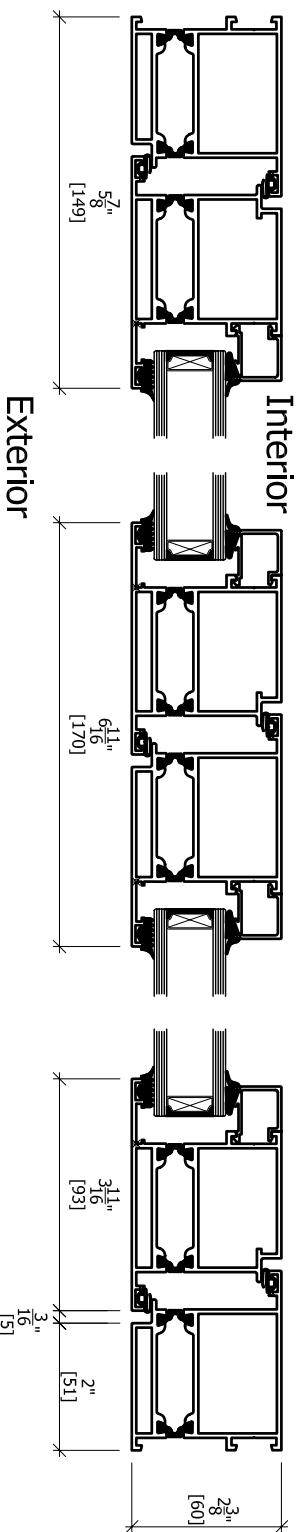

B-B Vertical Section

Exterior

Interior

A-A Horizontal Section

Aluminum Door

2 sash outswing

Date		02.28.2008		www.castelliaUSA.com	
Engineer		C.J.B.		+1 310 393 5540 Phone	
Doc #		Not to Scale		+1 310 393 1232 Fax	
System		65 series		Division of Goldbrecht USA Inc.	
Variant					