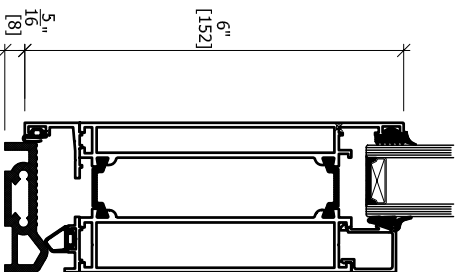

B-B Vertical Section

Exterior

Interior

A-A Horizontal Section

Aluminum Door

2 sash outswing

Date		02.28.2008		www.castelliaUSA.com	
Engineer		C.J.B.		+1 310 393 5540 Phone	
Doc #		Not to Scale		+1 310 393 1232 Fax	
System		65 series		Division of Goldbrecht USA Inc.	
Variant					