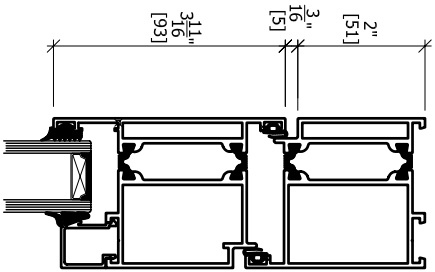

B-B Vertical Section

Exterior

Interior

A-A Horizontal Section

Aluminum Door

2 sash outswing

Date		02.28.2008		www.castelliaUSA.com	
Engineer		C.J.B.		+1 310 393 5540 Phone	
Doc #		Not to Scale		+1 310 393 1232 Fax	
System		65 series		Division of Goldbrecht USA Inc.	
Variant					