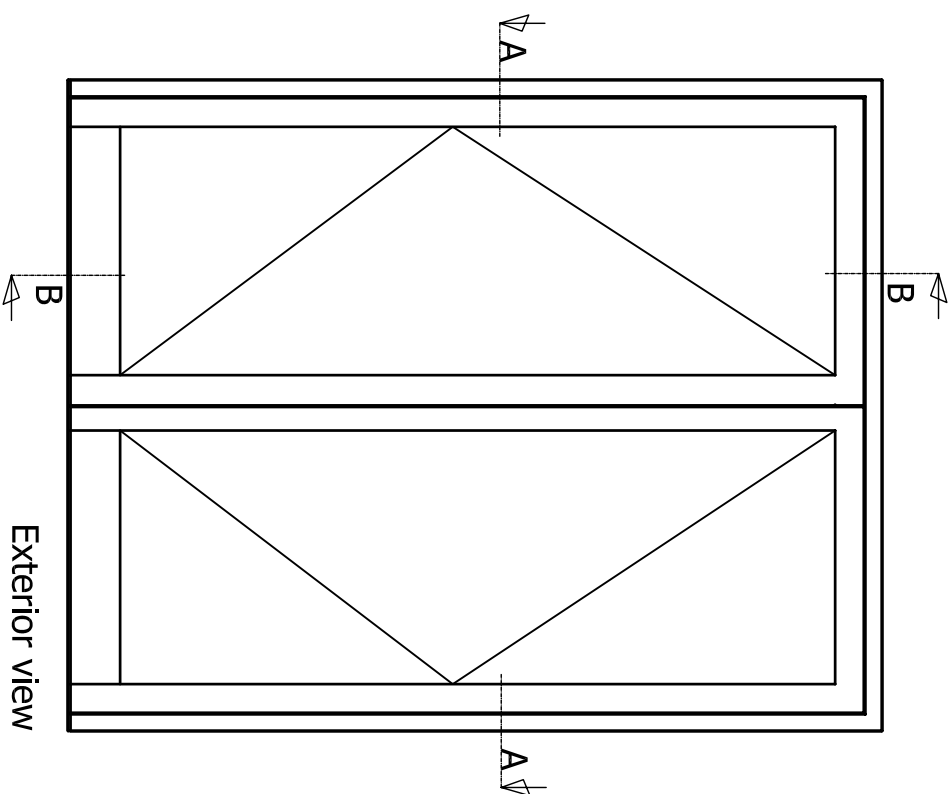

B-B Vertical Section

Exterior

Interior

A-A Horizontal Section

Aluminum Door

2 sash outswing

Date		02.28.2008		www.castelliaUSA.com	
Engineer		C.J.B.		+1 310 393 5540 Phone	
Doc #		Not to Scale		+1 310 393 1232 Fax	
System		65 series		Division of Goldbrecht USA Inc.	
Variant					