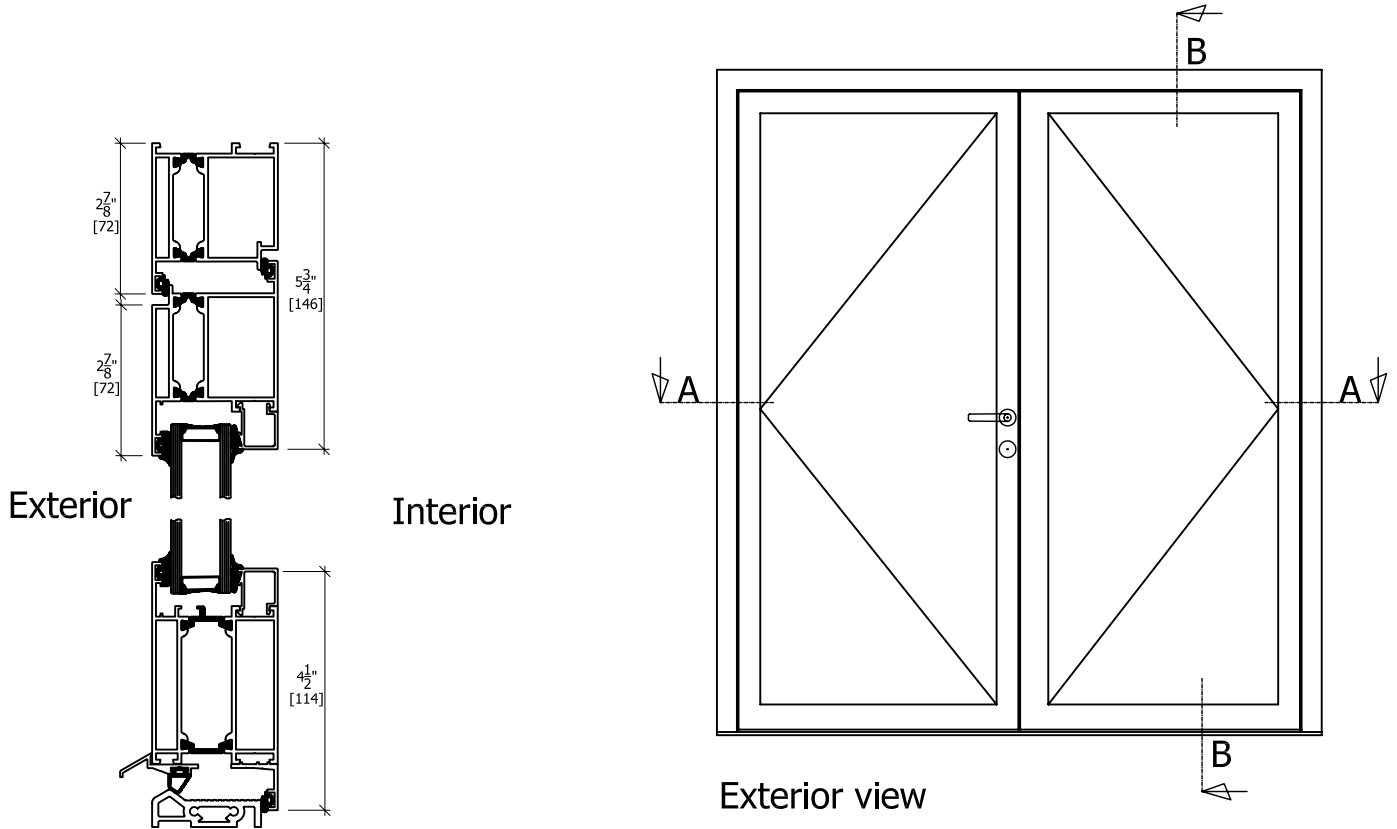

A-A Horizontal Section

B-B Vertical Section

Aluminum Door			www.casteliaUSA.com +1 310 393 5540 Phone +1 310 393 1232 Fax
2-panel-Inswing Door w/classic door handle	Date	10.10.2007	CASTELIA Division of Goldbrecht USA Inc.
	Engineer	C.J.B.	
	Doc #		
Variant		System	65 series