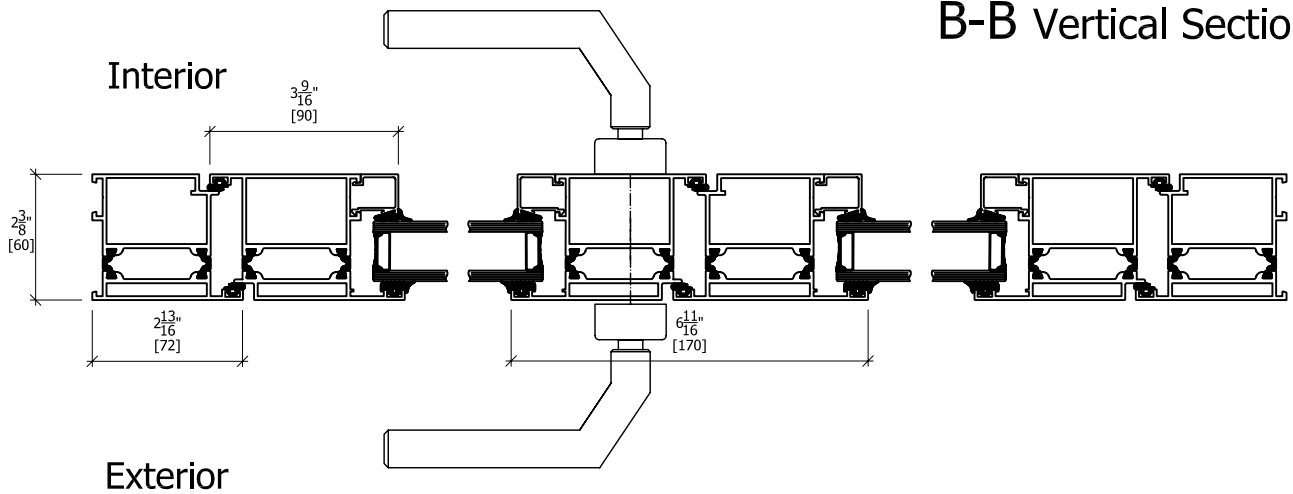

A-A Horizontal Section

B-B Vertical Section

Aluminum Door			www.casteliaUSA.com +1 310 393 5540 Phone +1 310 393 1232 Fax
2-panel-Inswing Door w/classic door handle	Date	10.10.2007	CASTELIA Division of Goldbrecht USA Inc.
	Engineer	C.J.B.	
	Doc #		
Variant		System	65 series