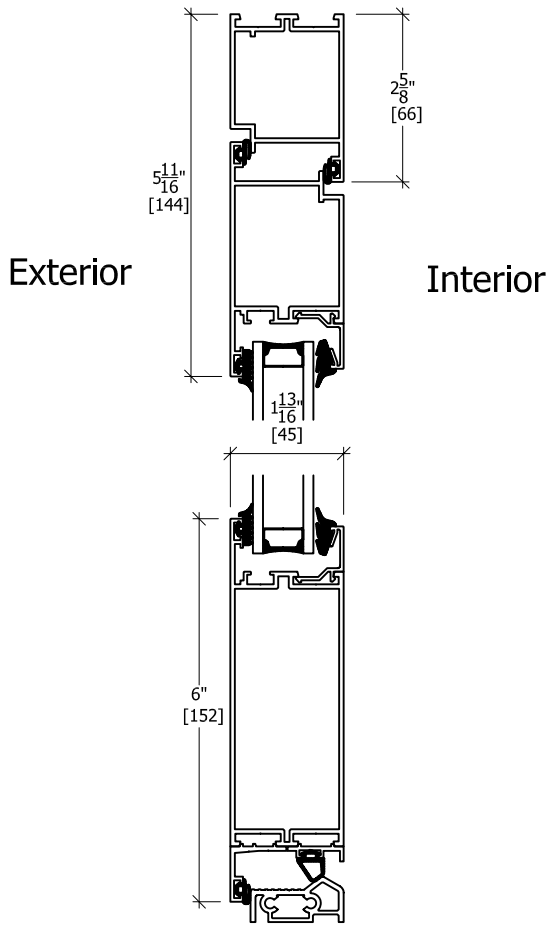

B-B Vertical Section

Aluminum Door			www.casteliaUSA.com +1 310 393 5540 Phone +1 310 393 1232 Fax
Outswing Door w/ classic door handle	Date	08.10.2007	
	Engineer	M. W.	
	Scale		
Variant		System	50 series