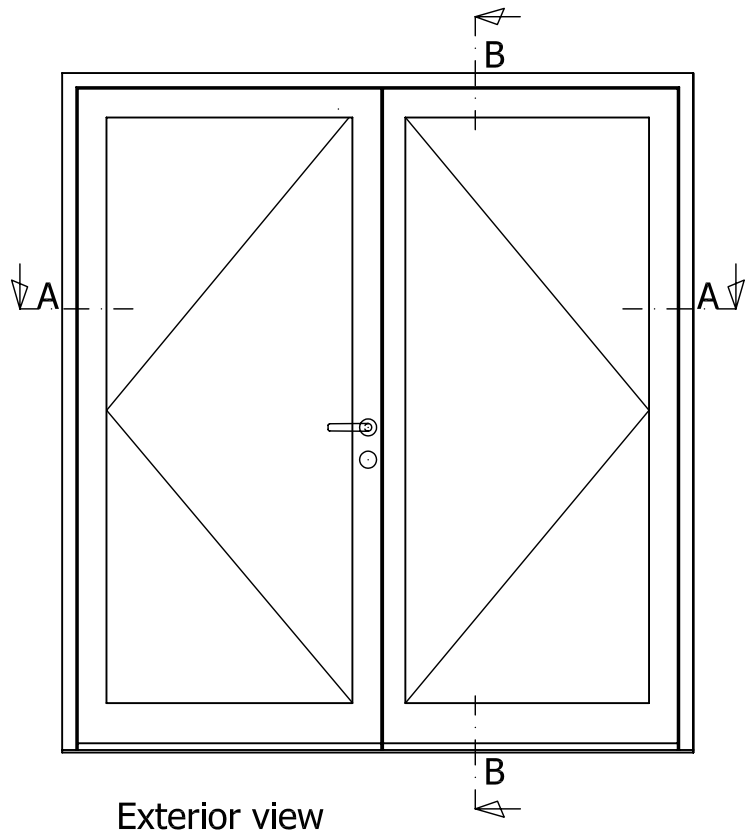

B-B Vertical Section

Aluminum Door			www.casteliaUSA.com +1 310 393 5540 Phone +1 310 393 1232 Fax
Outswing Door w/ classic door handle	Date	08.10.2007	
	Engineer	M. W.	
	Scale		
Variant		System	50 series