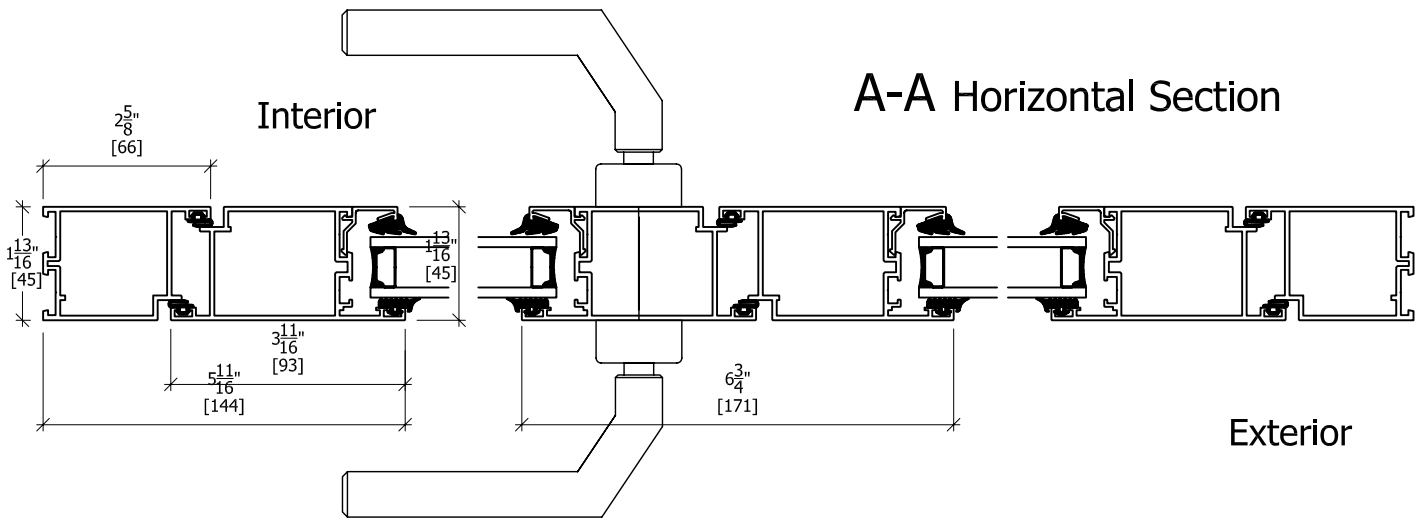

B-B Vertical Section

Aluminum Door			www.casteliaUSA.com +1 310 393 5540 Phone +1 310 393 1232 Fax
Outswing Door w/ classic door handle	Date	08.10.2007	
	Engineer	M. W.	
	Scale		
Variant		System	50 series