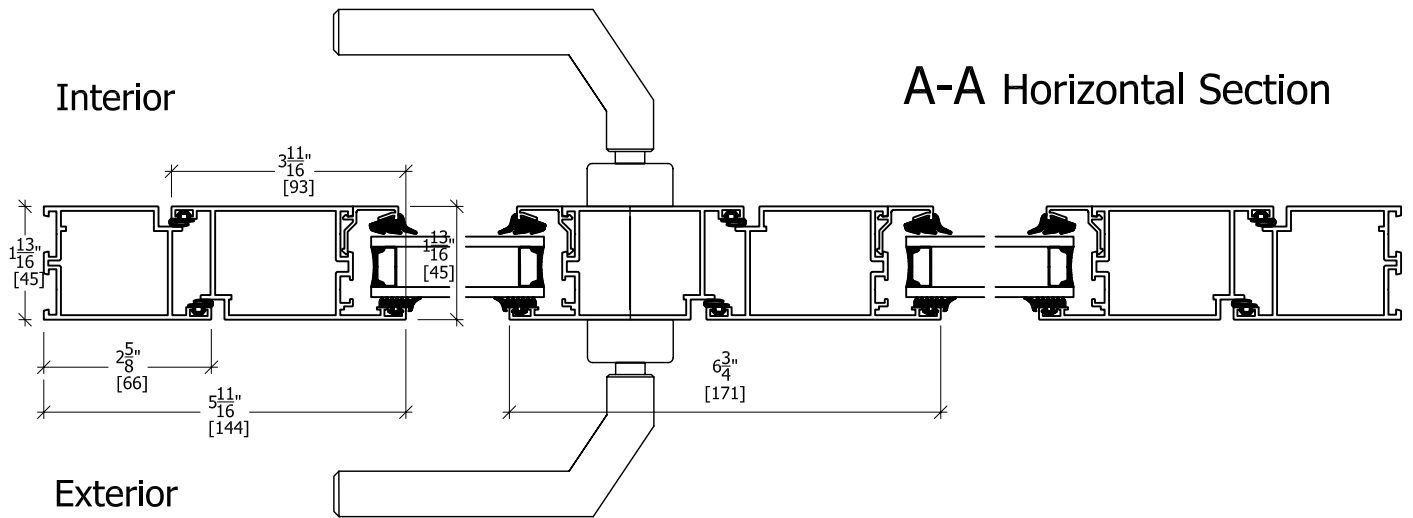

B-B Vertical Section

Exterior

Interior

Exterior view

Interior

A-A Horizontal Section

Exterior

<h2>Aluminum Door</h2>			www.casteliaUSA.com +1 310 393 5540 Phone +1 310 393 1232 Fax  Division of Goldbrecht USA Inc.
<h3>Inswing Door w/ classic door handle</h3>	Date	08.10.2007	
	Engineer	M. W.	
	Scale		
Variant	System	50 series	