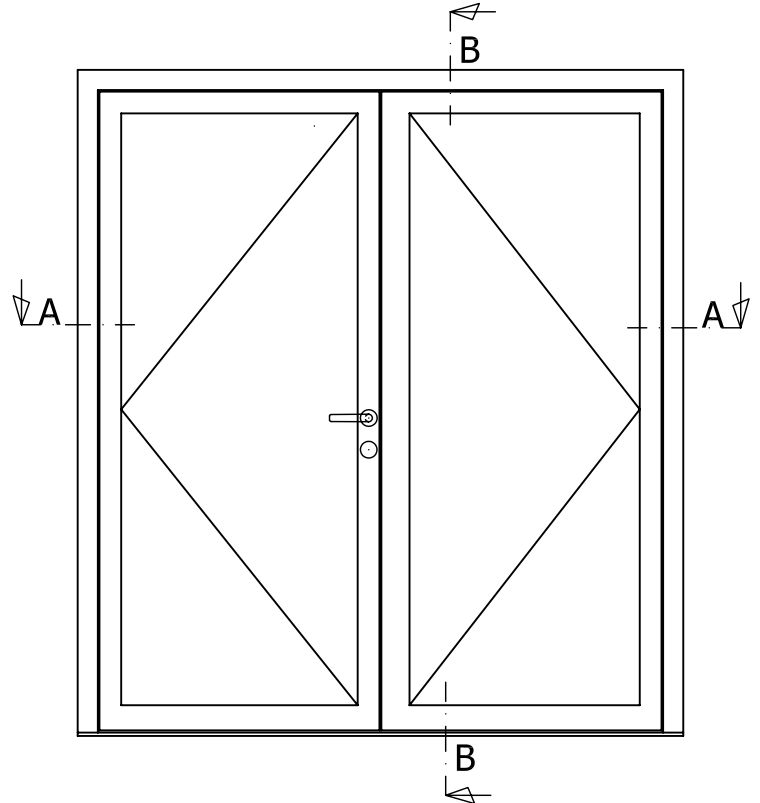

B-B Vertical Section

Exterior

Interior

Exterior view

Interior

A-A Horizontal Section

Exterior

<h2>Aluminum Door</h2>			www.casteliaUSA.com +1 310 393 5540 Phone +1 310 393 1232 Fax  Division of Goldbrecht USA Inc.
<h3>Inswing Door w/ classic door handle</h3>	Date	08.10.2007	
	Engineer	M. W.	
	Scale		
Variant	System	50 series	