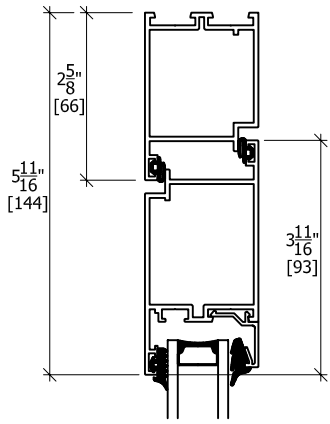

B-B Vertical Section

Exterior

Interior

Exterior view

Interior

A-A Horizontal Section

Exterior

<h2>Aluminum Door</h2>			www.casteliaUSA.com +1 310 393 5540 Phone +1 310 393 1232 Fax  Division of Goldbrecht USA Inc.
<h3>Inswing Door w/ classic door handle</h3>	Date	08.10.2007	
	Engineer	M. W.	
	Scale		
Variant	System	50 series	