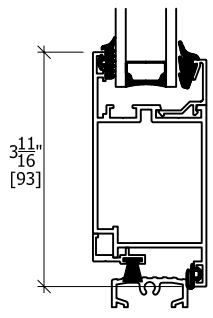

B-B Vertical Section

Exterior

Interior

Exterior view

Interior

A-A Horizontal Section

Exterior

<h2>Aluminum Door</h2>			www.casteliaUSA.com +1 310 393 5540 Phone +1 310 393 1232 Fax  Division of Goldbrecht USA Inc.
<h3>Inswing Door w/ classic door handle</h3>	Date	08.10.2007	
	Engineer	M. W.	
	Scale		
Variant	System	50 series	